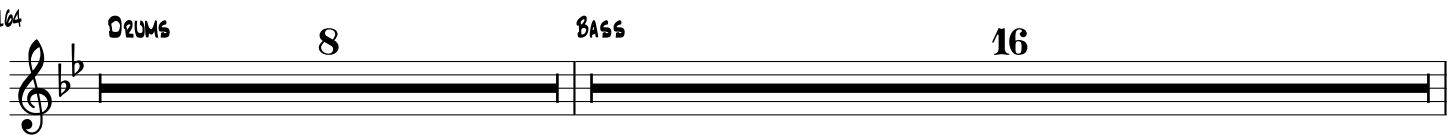

155

159

164

188

220

230

238

246

259