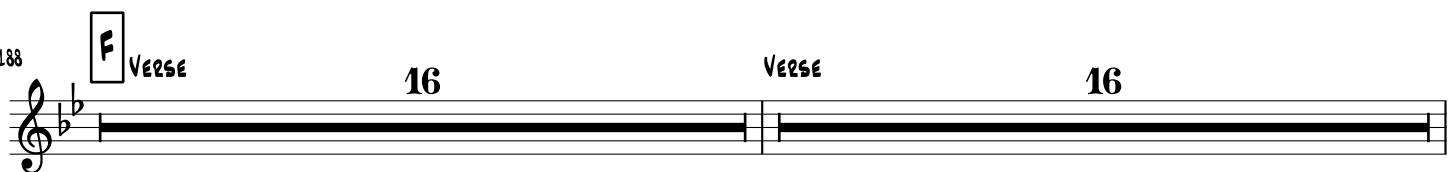

155

159

164

188

220

230

238

246

259