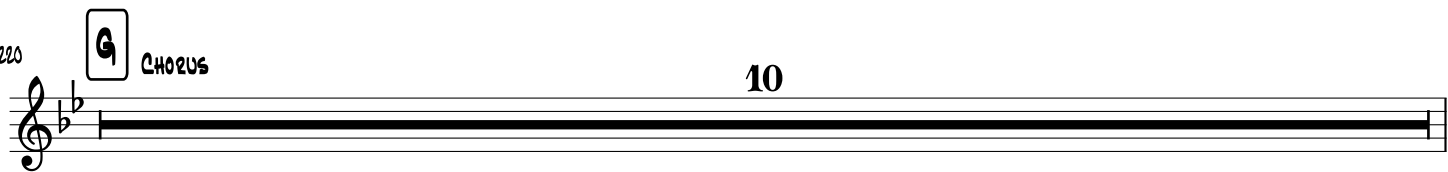

155

159

164

188

220

230

238

246

259